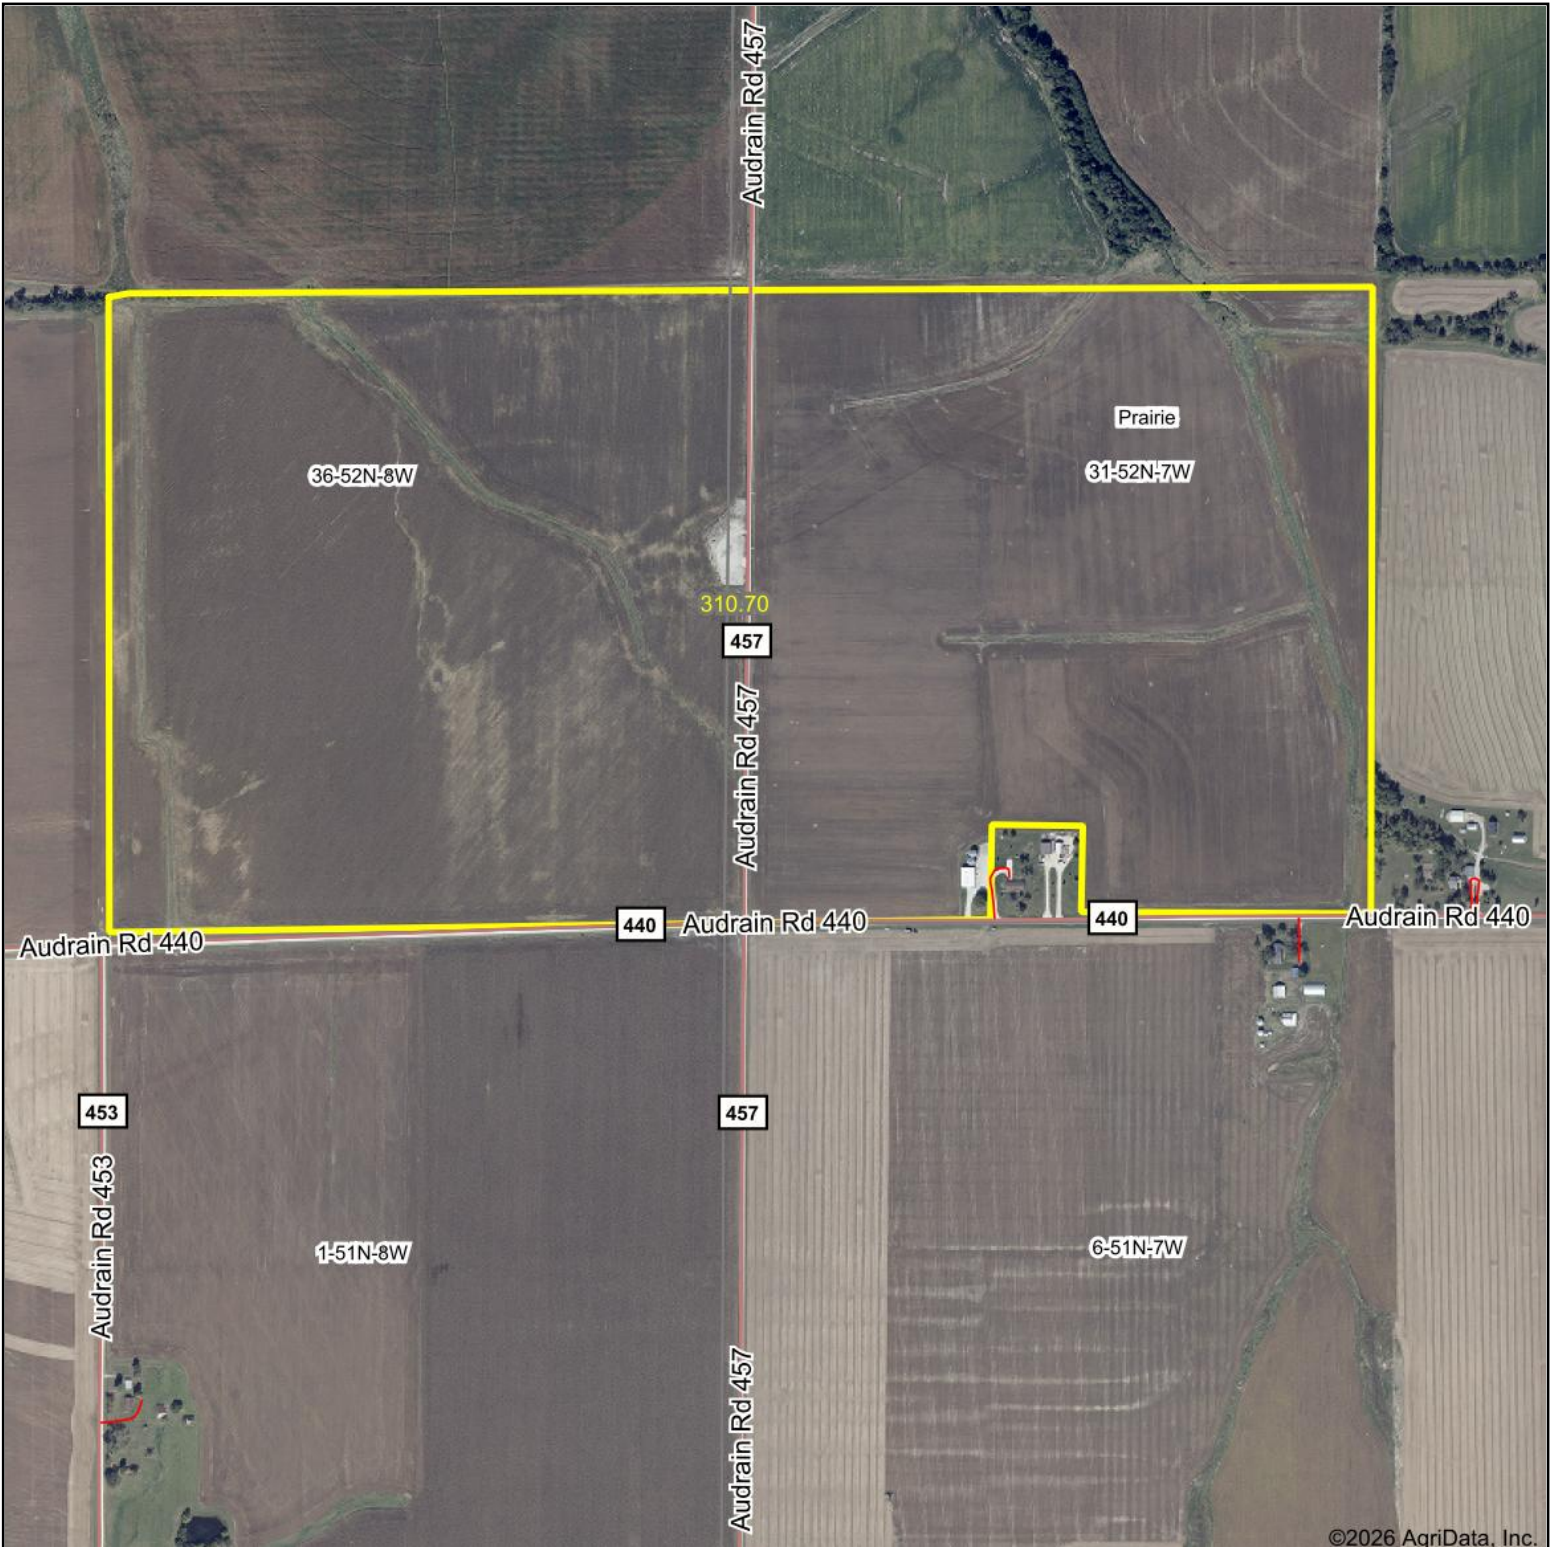

# Aerial Map

Boundary Center: 39° 14' 27.38, -91° 44' 25.89

**31-52N-7W**  
**Audrain County**  
**Missouri**

Maps Provided By:  
**surety**  
CUSTOMIZED ONLINE MAPPING  
© AgriData, Inc. 2025 www.AgriDataInc.com