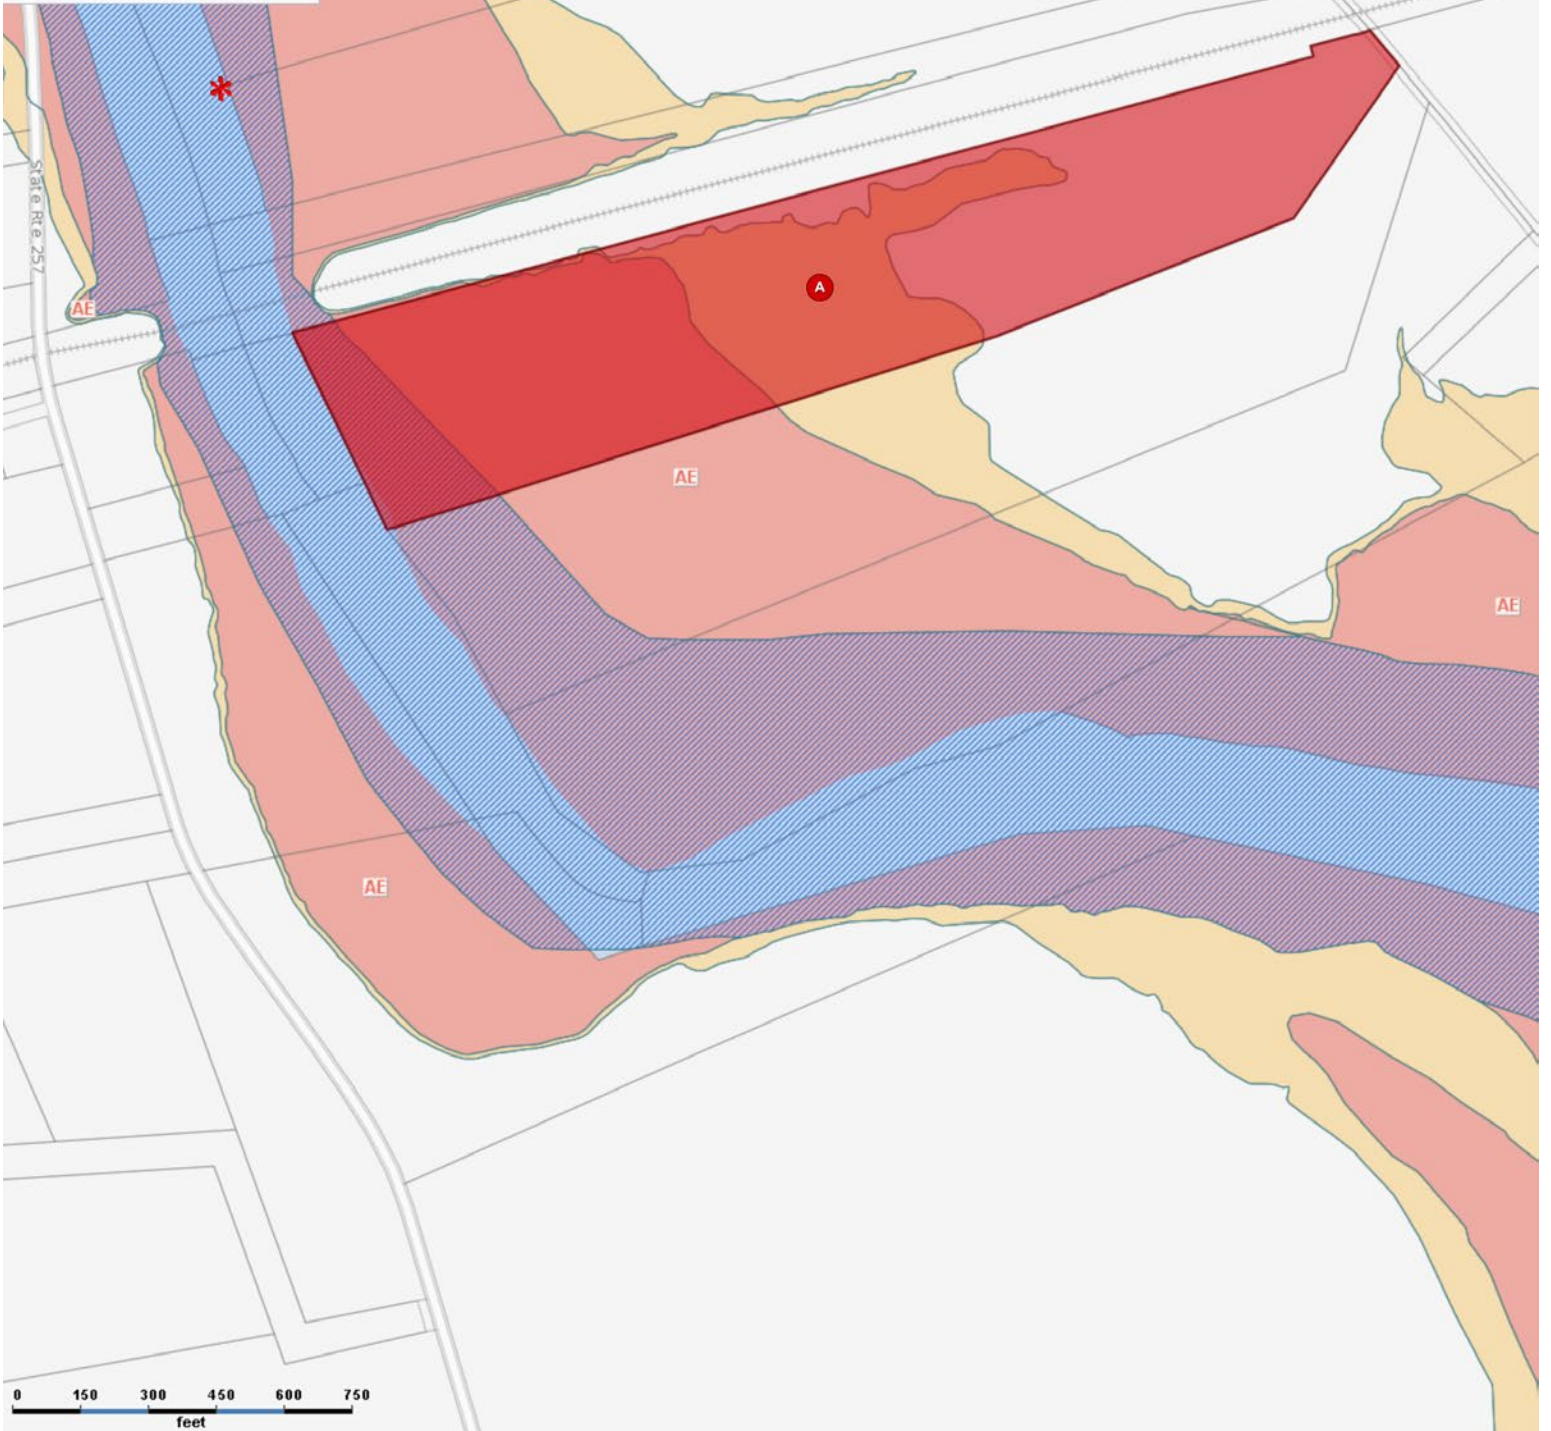

TRACT 1 - FLOOD PLAIN MAP

Legend

null

Property

Points of Interest

Property

FEMA Flood Zones

Moderate to Low Risk Areas

- X < 1% ACF
- 0.2% PCT < 1% ACF

High Risk Areas

- A 1% ACF
- AE 1% ACF

Floodway

ACF= Annual Chance of Flooding

TRACT 2 - FLOOD PLAIN MAP

Legend

FEMA Flood Zones

Moderate to Low Risk Areas

- X < 1% ACF
- 0.2% PCT < 1% ACF

High Risk Areas

- A 1% ACF
- AE 1% ACF

Floodway

ACF= Annual Chance of Flooding

null

- Property

Points of Interest

- Property

TRACT 3 - FLOOD PLAIN MAP