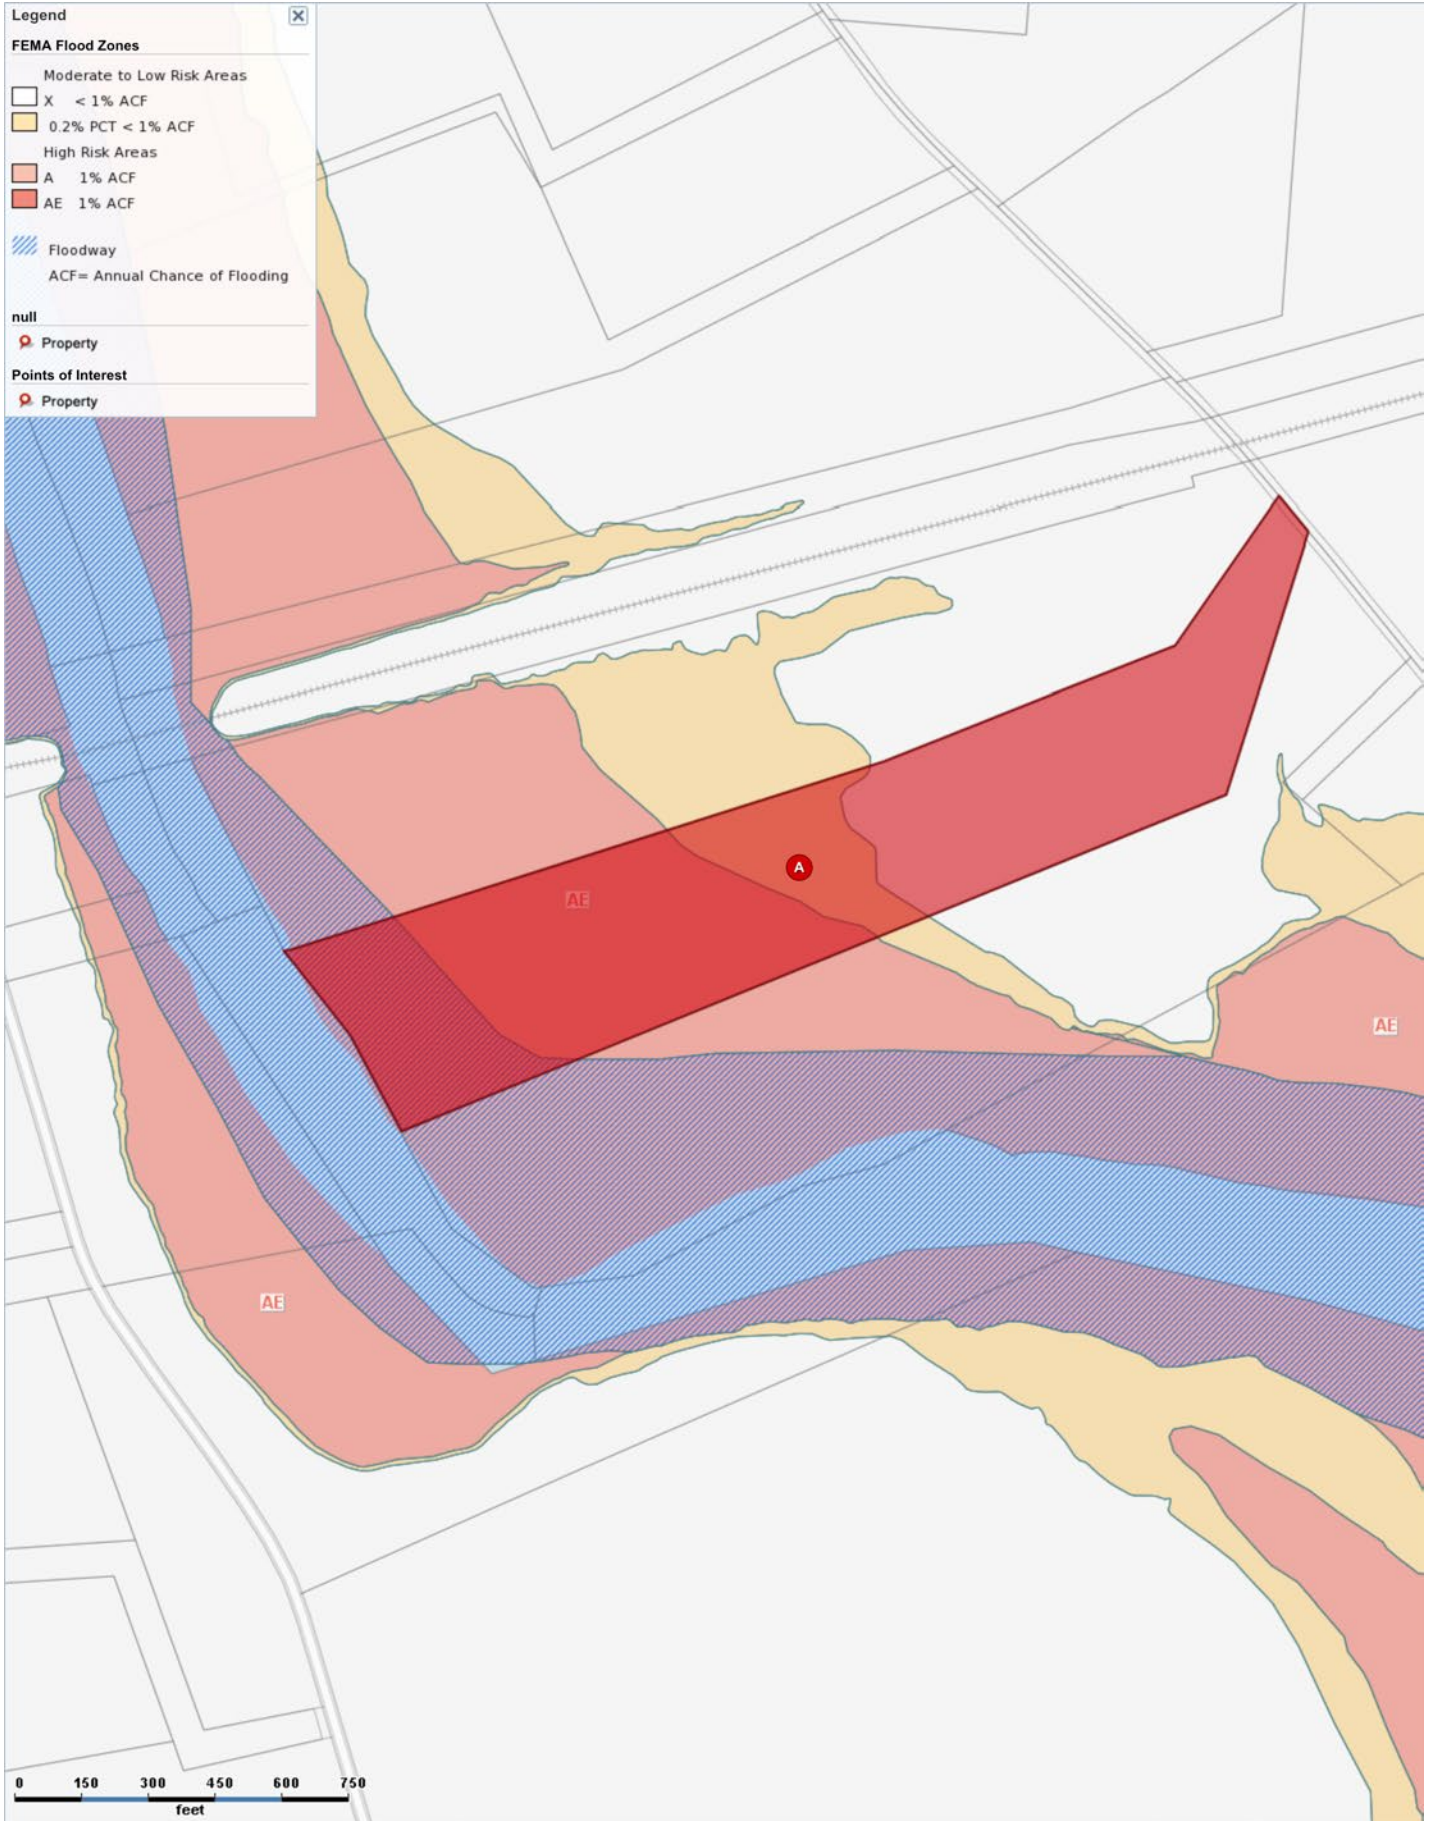

TRACT 1 - FLOOD PLAIN MAP

Legend

null

Property

Points of Interest

Property

FEMA Flood Zones

Moderate to Low Risk Areas

- X < 1% ACF
- 0.2% PCT < 1% ACF

High Risk Areas

- A 1% ACF
- AE 1% ACF

Floodway

ACF= Annual Chance of Flooding

TRACT 2 - FLOOD PLAIN MAP

Legend

FEMA Flood Zones

Moderate to Low Risk Areas

- X < 1% ACF
- 0.2% PCT < 1% ACF

High Risk Areas

- A 1% ACF
- AE 1% ACF

Floodway

ACF= Annual Chance of Flooding

null

- Property

Points of Interest

- Property

TRACT 3 - FLOOD PLAIN MAP