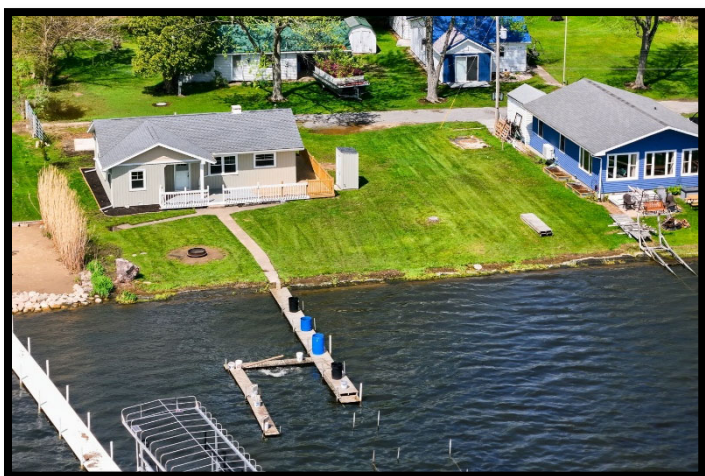

*Completely Updated Home with 99.5' of Big Barbee Lake Frontage!
Extra Large Double Lot, Waterfront Deck & the Pier Stays!
119 EMS B1A Lane, Leesburg, IN 46538*

*C*ompletely remodeled Lakefront home on Big Barbee Lake selling via online auction, Wednesday, May 27th at 6:30 PM.

This move-in-ready home has been updated top-to-bottom and offers a bright, airy feel throughout.

Featuring 2 bedrooms, 1 bath, and an eat-in kitchen that opens to a light-filled living room with tray ceiling—perfect for relaxed lakeside living.

Step outside to a spacious deck ideal for entertaining or simply taking in the beautiful water views. With 99.5' of lake frontage, you'll have plenty of room to enjoy boating, swimming, and everything lake life has to offer—and the pier stays!

Situated on a double lot, the property provides additional yard space and potential for possible future expansion.

Whether you are looking for a weekend retreat or a turnkey lake home, this is an opportunity you won't want to miss.

Open House: Saturday, May 23 | 1–2 PM

*J*UST IN TIME FOR SUMMER- Book your
Showing Today!