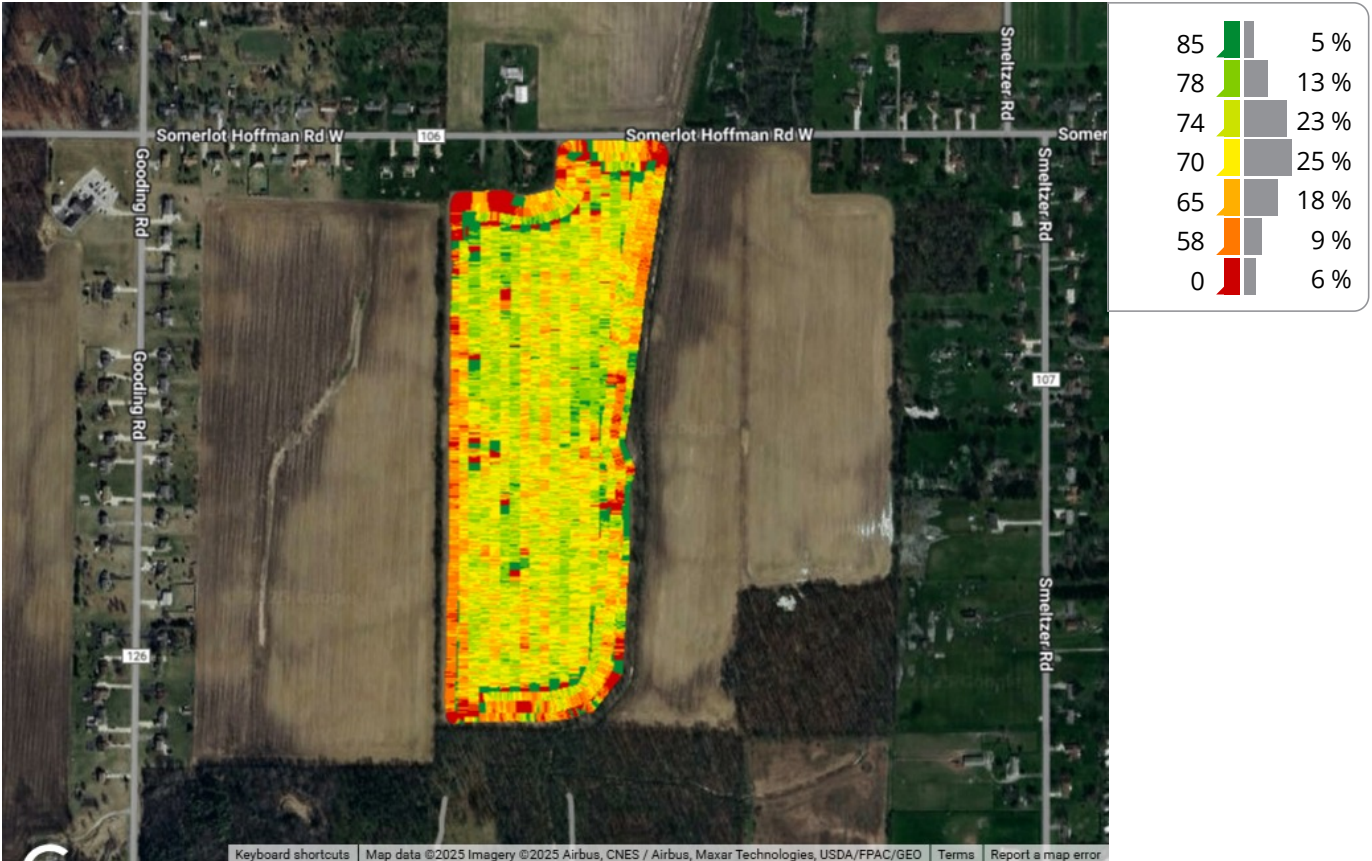

2022 Harvest: Soybeans

Field: Millisor-West 48

Mattix Farms (1) | Mattix Farms

Start: Oct 14, 2022 11:30 AM

End: Oct 14, 2022 3:21 PM

Work Totals

Area Harvested: 47.5 ac

Total Yield: 3,406 bu

Wet Weight: 4,409 lb/ac

Yield: 72 bu/ac

Moisture: 15.1 %

Total Wet Weight: 209,510 lb

Map: Yield

Equipment

Ethans Combine: 1H0S790SHLT810036

Varieties