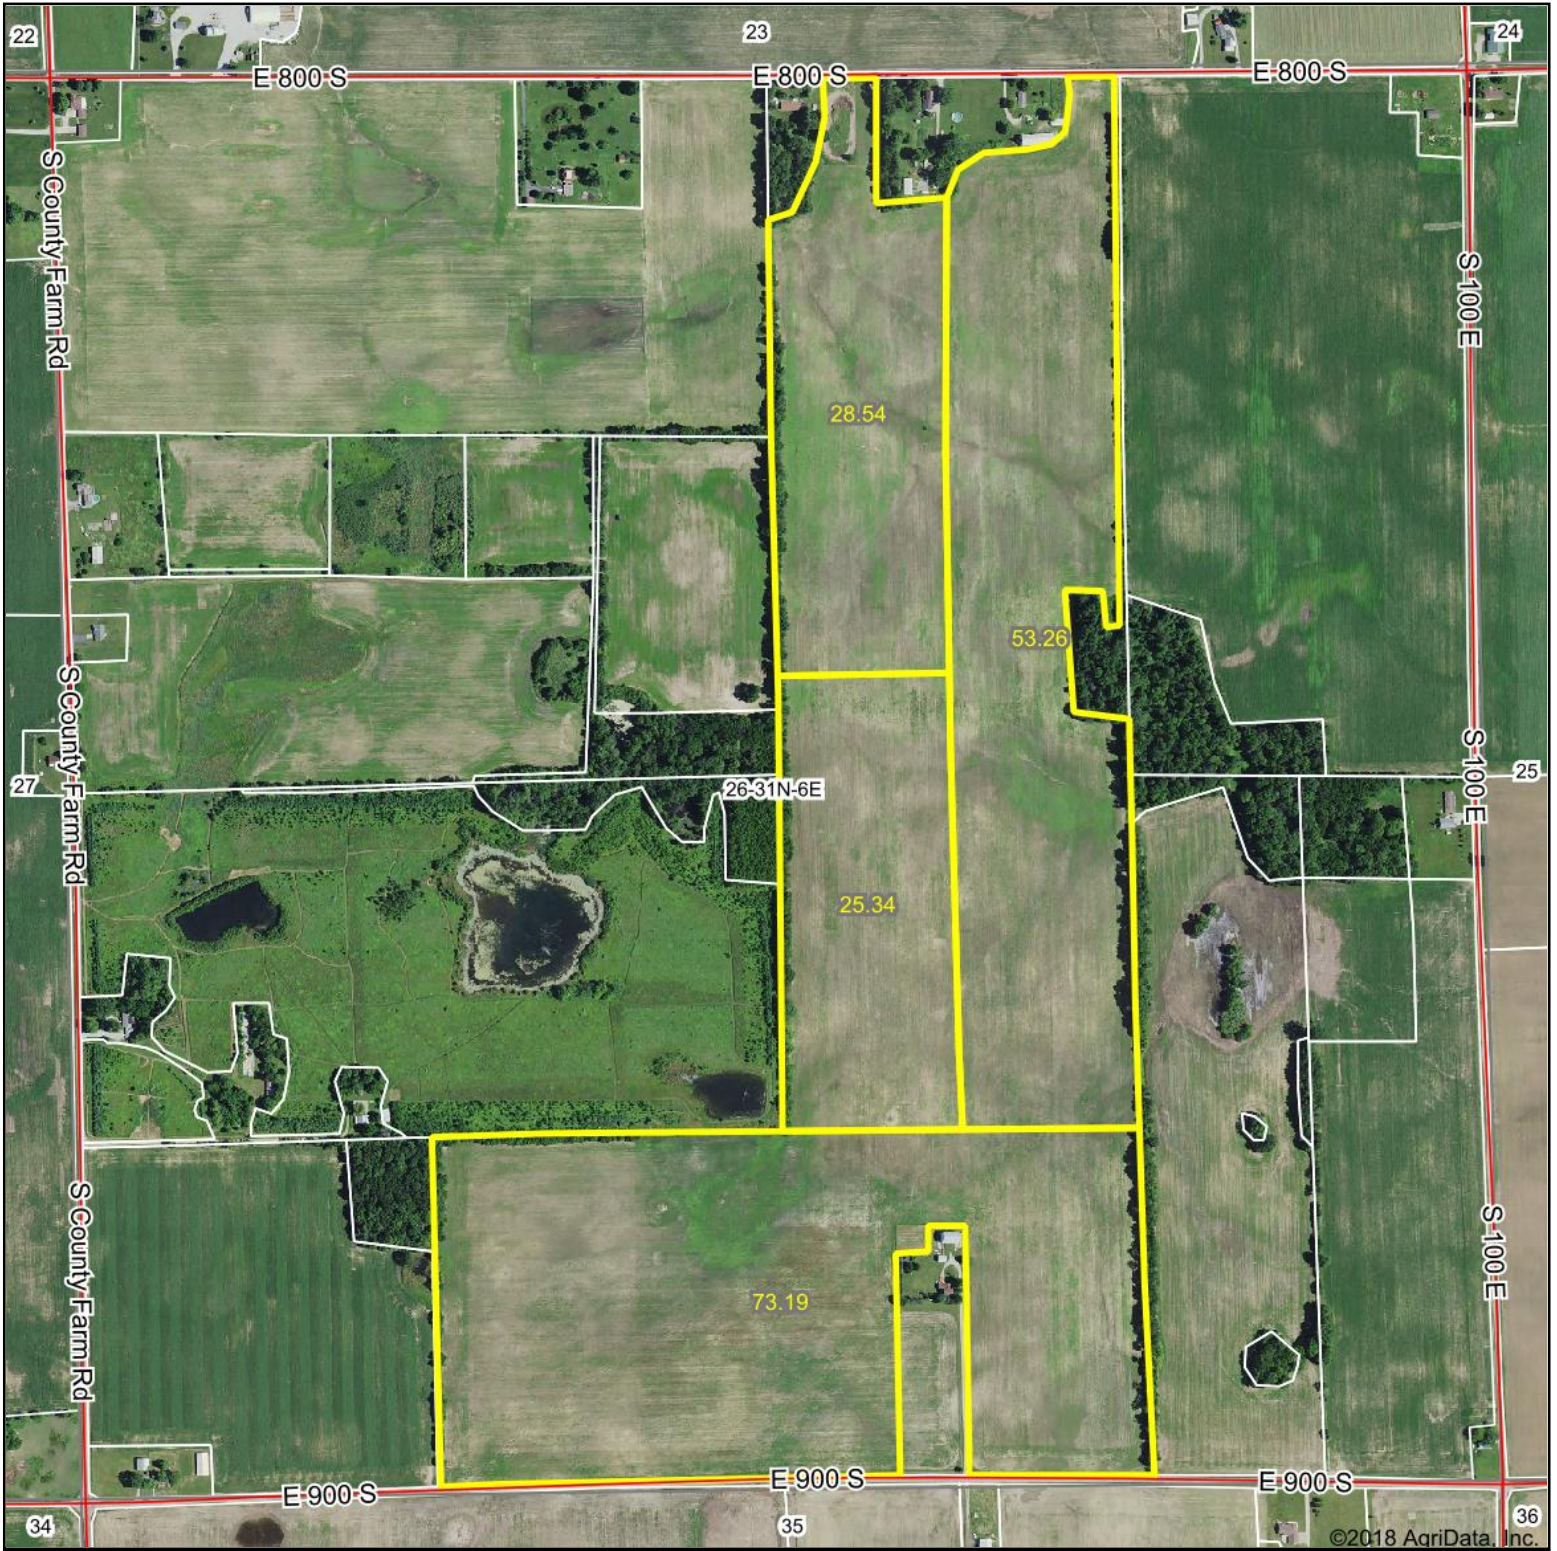

Aerial Map

 **Metzger** Auctioneers & Appraisers
Property Services, LLC

map center: 41° 6' 31.82, -85° 49' 33.41

Maps Provided By:
 **surety**
CUSTOMIZED ONLINE MAPPING
© AgriData, Inc. 2018 www.AgriDataInc.com

26-31N-6E
Kosciusko County
Indiana

8/31/2018