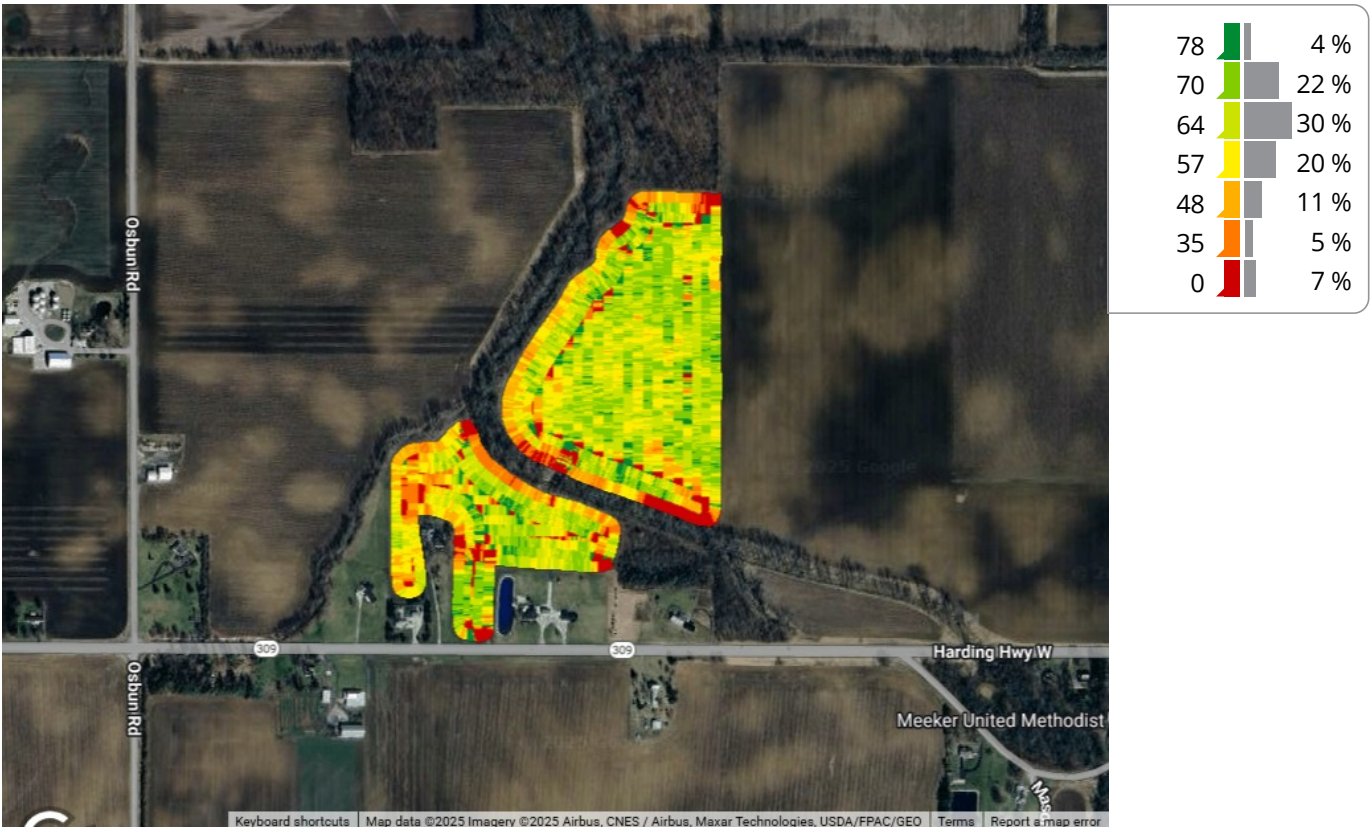

## Work Totals

Area Harvested: 35.4 ac

Total Yield: 2,207 bu

Wet Weight: 3,739.9 lb/ac

Yield: 62 bu/ac

Moisture: 10 %

Total Wet Weight: 132,444 lb

## Map: Yield